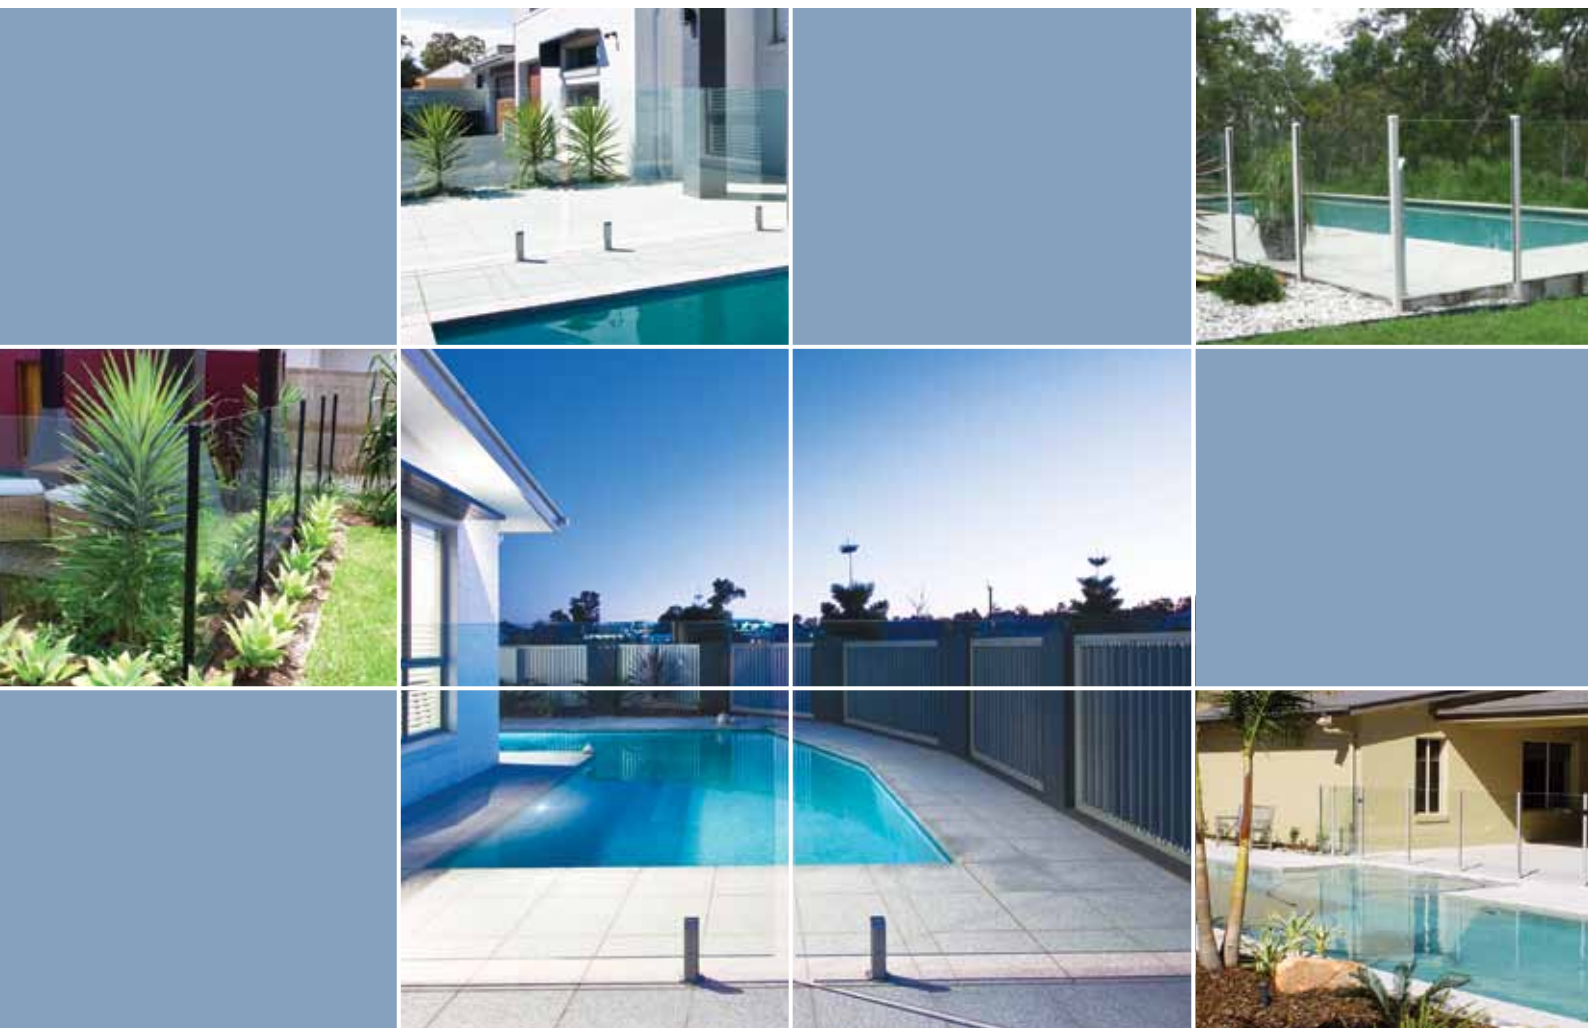

GLASS FENCING

Our Frameless or Semi Frameless Glass Fencing offers safety, durability & increases the value of your property. Glass gives a clear view to your beautiful pool & garden areas. Results are Fantastic! Do It Yourself (DIY) is very affordable.

Semi Frameless Glass – Modular 8mm & 10mm - Toughened Glass
No Top or Bottom Rail - Standard Single Glass Gates - 8mm Toughened Glass
Aluminium Posts - Chromate Treated & Powdercoated: Round & Square

Frameless Glass – Frameless Glass Fencing is suspended by 2 x spiggots legs at the bottom of each panel - modular 12mm toughened glass sizes are available
The fence is almost invisible with no posts. Giving you full view of area